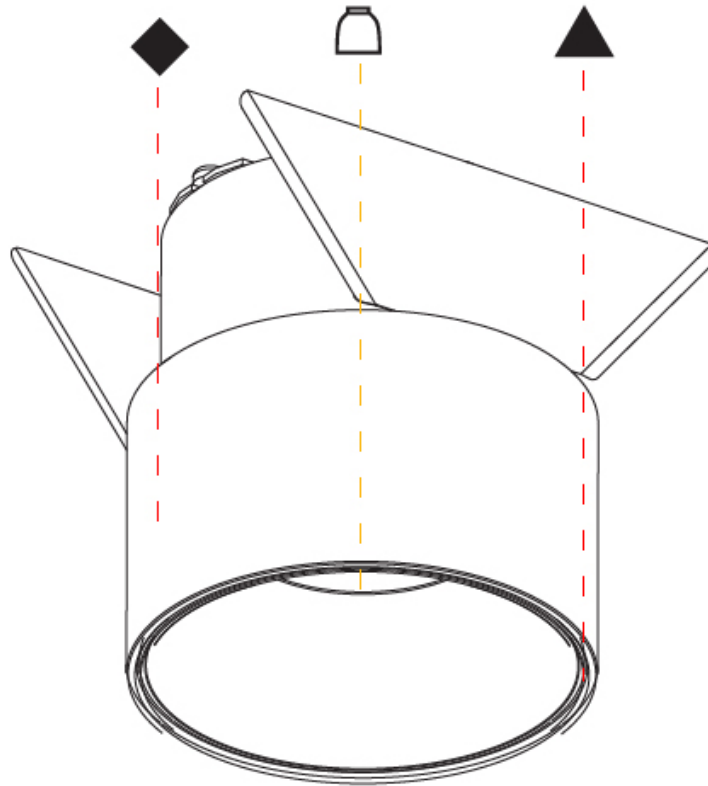

INVADER SEMI-ON RECESSED

A35540-

PROJECT _____

TYPE _____

SPECIFIER _____

QUANTITY _____

DATE _____

A