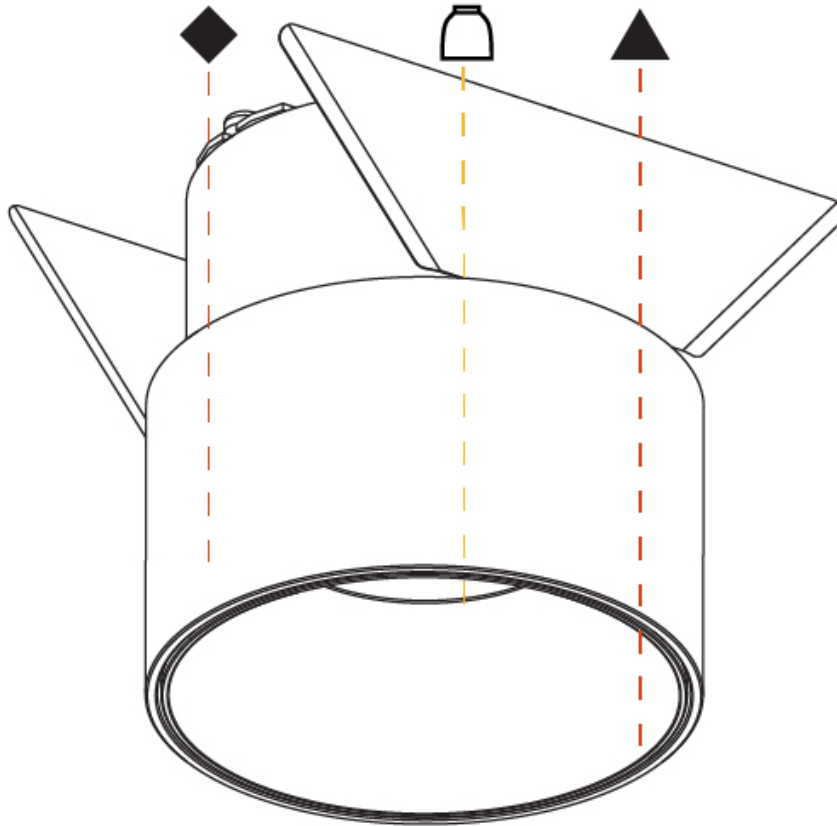

INVADER SEMI-ON RECESSED

A35607-

PROJECT	_____
TYPE	_____
SPECIFIER	_____
QUANTITY	_____
DATE	_____